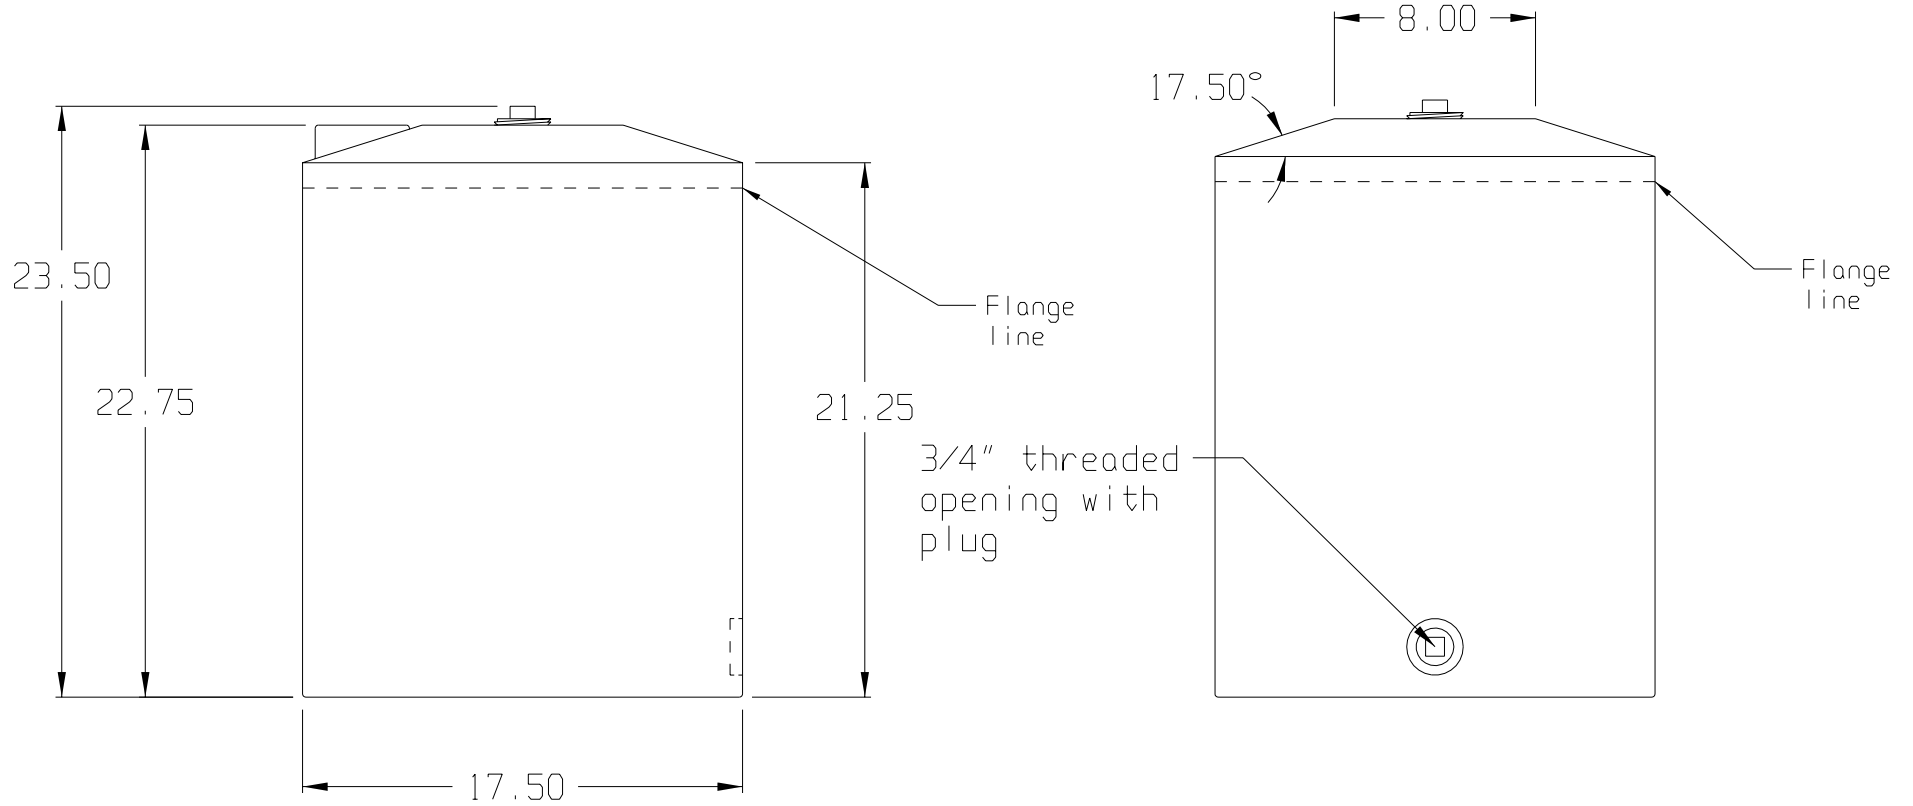

Corrosion Resistant Equipment CO., Inc.

24445 S. Klemme Road ■ Crete, IL ■ 60417
Phone (708) 367-1111 ■ Fax (708) 367-1160
www.crecoinc.com