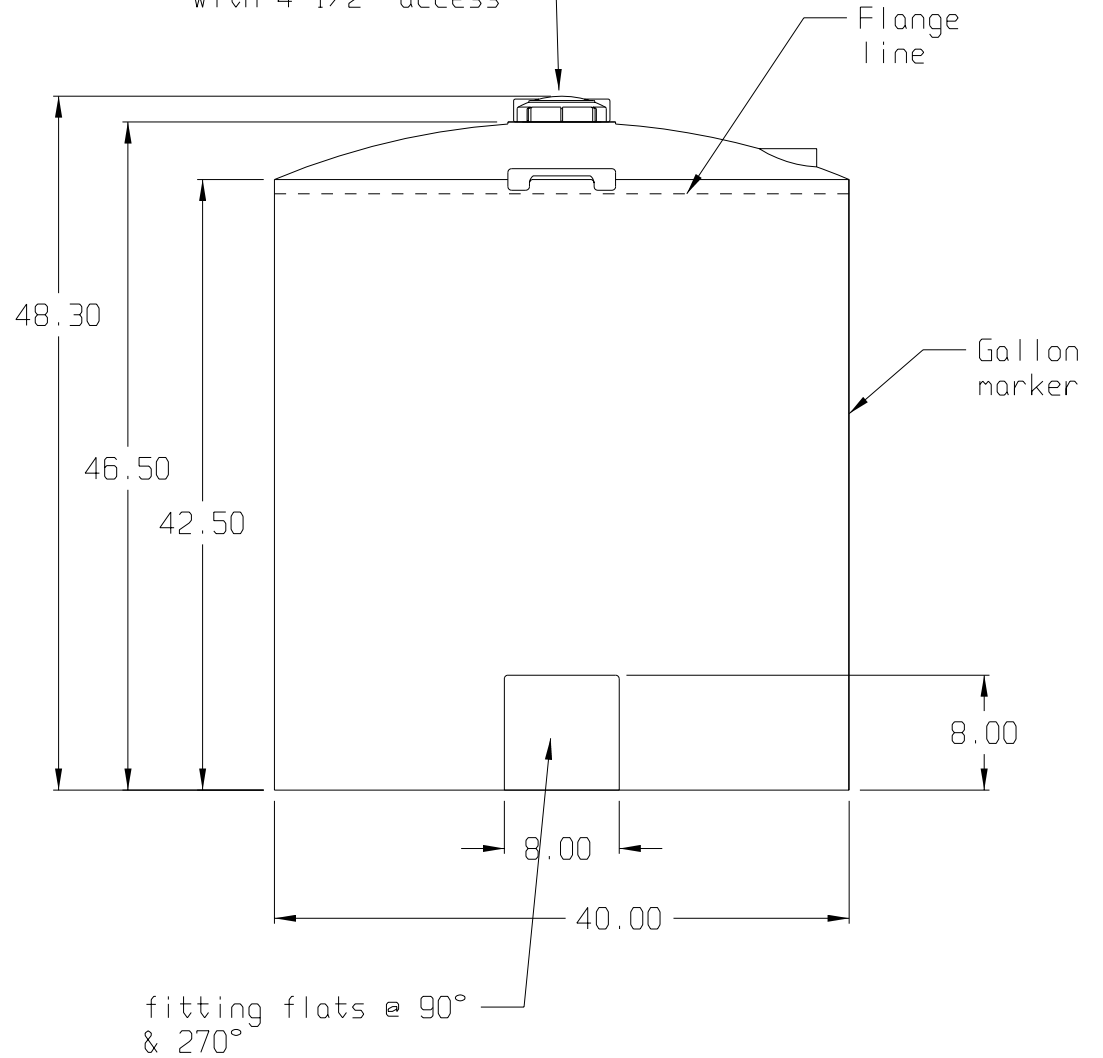

**Corrosion Resistant Equipment CO., Inc.**

24445 S. Klemme Road ■ Crete, IL ■ 60417  
 Phone (708) 367-1111 ■ Fax (708) 367-1160  
 www.crecoinc.com

6" PE threaded cap  
 with 4 1/2" access

SNYDER INDUSTRIES INC.

(all dimensions in inches)

PART # TANK: 154--L

REF#: 0000

06/25/02

BASE FITTINGS TO BE LEFT INSTALLED AT TIME OF SHIPMENT PER Sii PROCEDURE

200 GALLON FLAT BOTTOM TANK