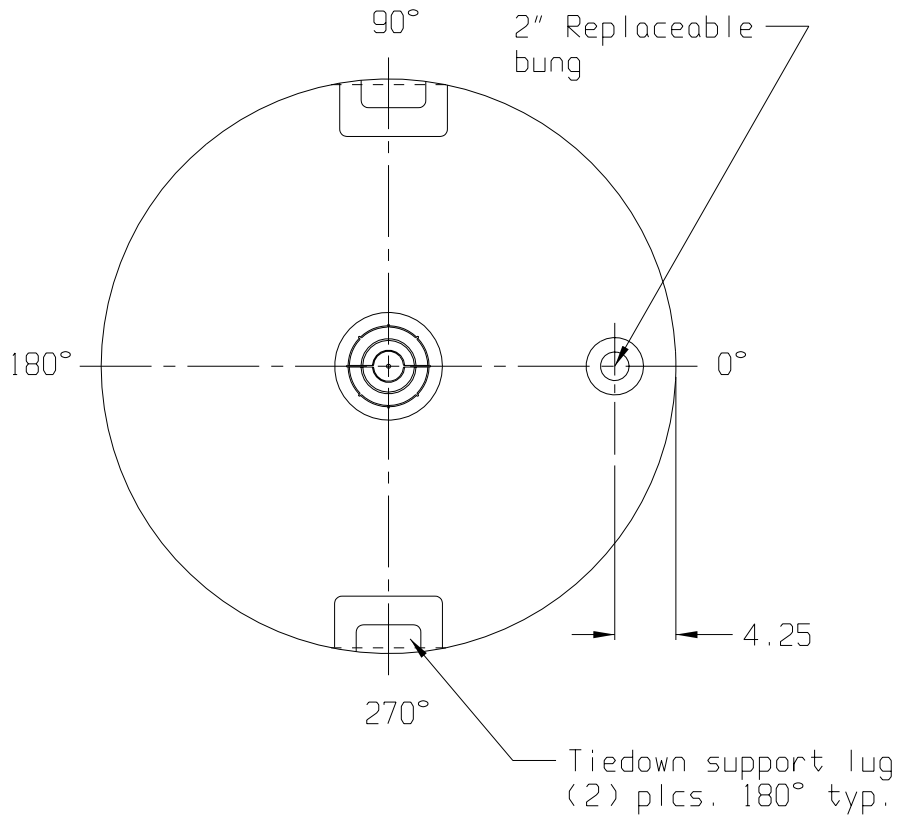

**Corrosion Resistant Equipment CO., Inc.**

24445 S. Klemme Road ■ Crete, IL ■ 60417  
 Phone (708) 367-1111 ■ Fax (708) 367-1160  
 www.crecoinc.com

6" PE threaded cap  
 with 4 1/2" access

SNYDER INDUSTRIES INC.

(all dimensions in inches)

PART # TANK: 154--L

REF#: 0000

06/25/02

BASE FITTINGS TO BE LEFT INSTALLED AT TIME OF SHIPMENT PER Sii PROCEDURE

200 GALLON FLAT BOTTOM TANK