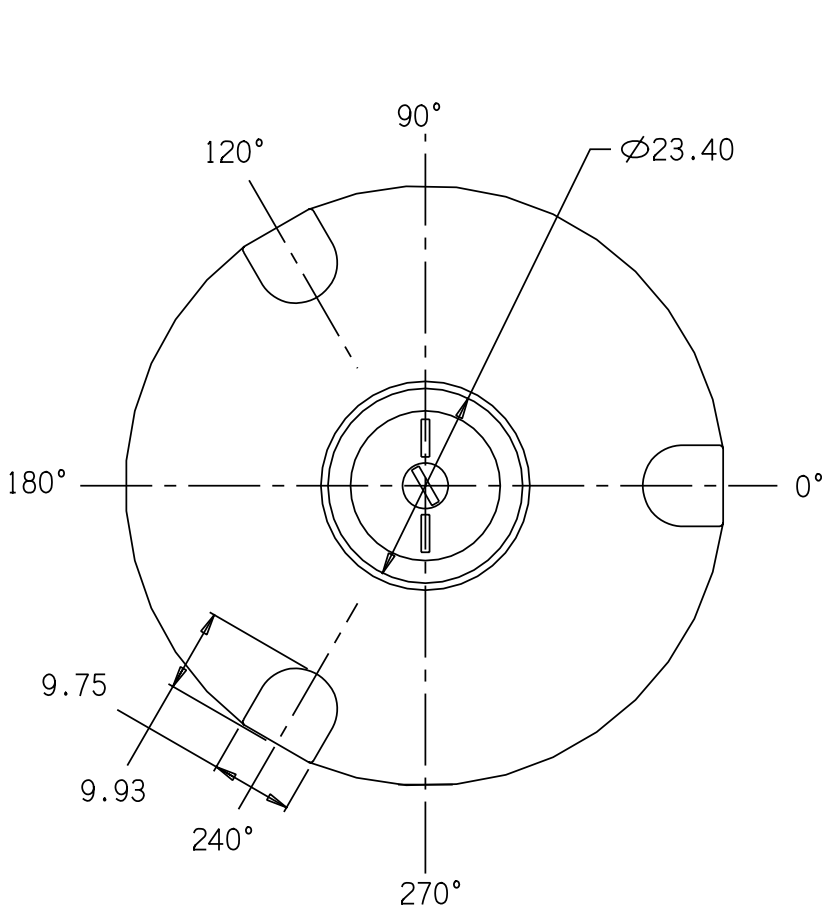

Corrosion Resistant Equipment CO., Inc.

24445 S. Klemme Road ■ Crete, IL ■ 60417
Phone (708) 367-1111 ■ Fax (708) 367-1160
www.crecoinc.com

SNYDER INDUSTRIES INC.

S.U.M.O. FITTING NOT AVAILABLE ON THIS TANK

NOTE:
AVOID LOCATING FITTING ON S.U.M.O. FLAT.

- BASE FITTINGS TO BE LEFT INSTALLED AT TIME OF SHIPMENT PER SII PROCEDURE
- Consult Snyder's Guidelines for Use and Installation prior to delivery. Available on-line at www.snydernet.com

APPROVED: _____

SIGNATURE: _____ DATE: _____
DRAWING NOT VALID UNLESS SIGNED
(all dimensions in inches)

PART # TANK: 1830400N-- (C)

1,300 GALLON FLAT BOTTOM TANK

REF#: 00000

01/27/11