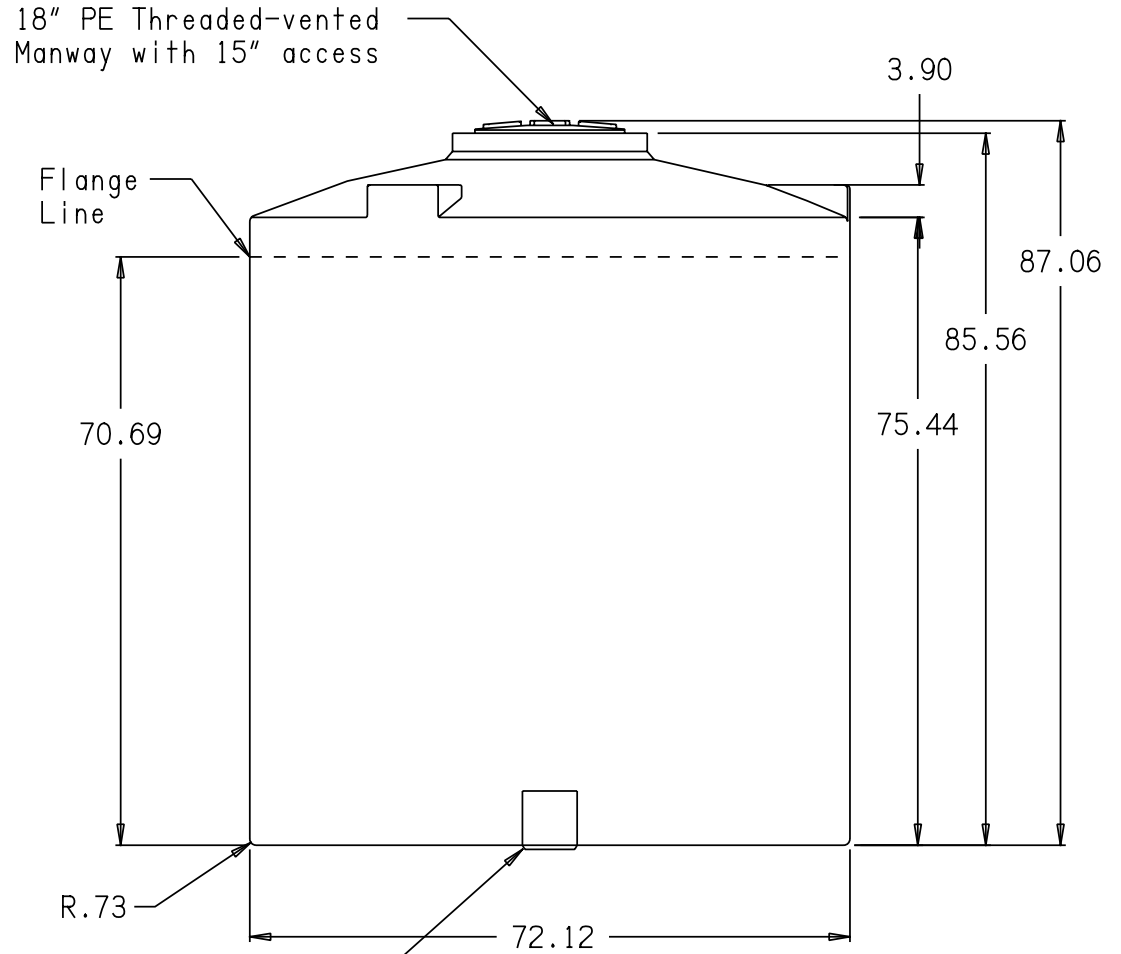

Corrosion Resistant Equipment CO., Inc.

24445 S. Klemme Road ■ Crete, IL ■ 60417
Phone (708) 367-1111 ■ Fax (708) 367-1160
www.crecoinc.com

SNYDER INDUSTRIES INC.

S.U.M.O. FITTING NOT AVAILABLE ON THIS TANK

NOTE:
AVOID LOCATING FITTING ON S.U.M.O. FLAT.

- BASE FITTINGS TO BE LEFT INSTALLED AT TIME OF SHIPMENT PER SII PROCEDURE
- Consult Snyder's Guidelines for Use and Installation prior to delivery. Available on-line at www.snydernet.com

APPROVED: _____

SIGNATURE: _____ DATE: _____
DRAWING NOT VALID UNLESS SIGNED
(all dimensions in inches)

PART # TANK: 1830400N-- (C)

1,300 GALLON FLAT BOTTOM TANK

REF#: 00000

01/27/11