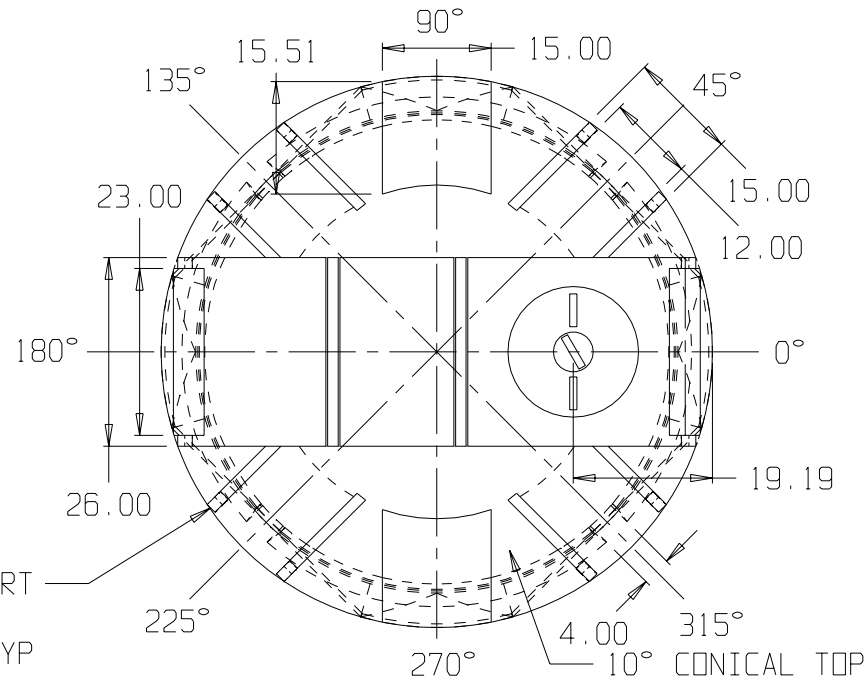

SNYDER INDUSTRIES INC.

Corrosion Resistant Equipment CO., Inc.
 24445 S. Klemme Road ■ Crete, IL ■ 60417
 Phone (708) 367-1111 ■ Fax (708) 367-1160
 www.crecolinc.com

TIE DOWN SUPPORT
 /LIFTING LUG
 (8) PLCS 90° TYP

Notch to Primary Tank
 90° typical, 4 places
 FULL

(all dimensions in inches)

BASE FITTINGS TO BE LEFT INSTALLED AT TIME OF SHIPMENT PER SII PROCEDURE

PART #	PRIMARY: 504--
	CONTAINMENT: 503--
REF#:	0000
	01/23/03

550 GALLON CAPTOR CONTAINMENT SYSTEM