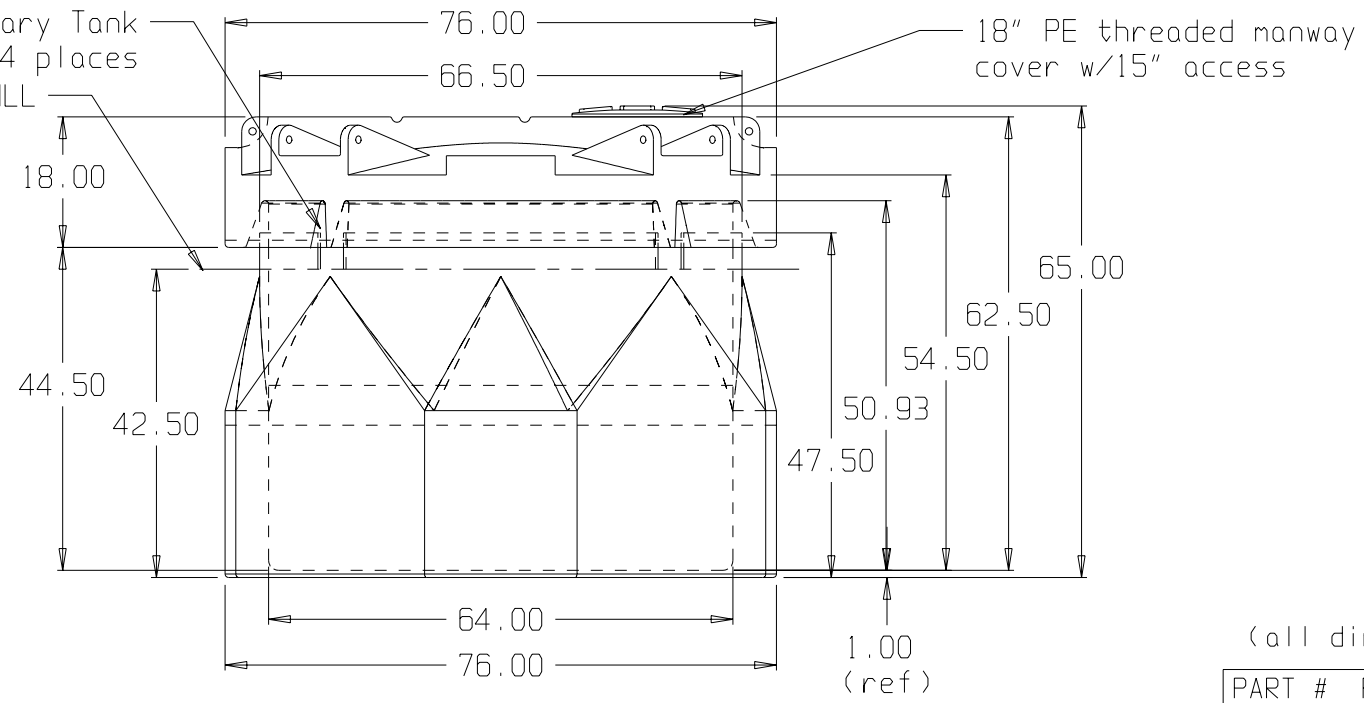

Notch to Primary Tank
 90° typical, 4 places
 FULL

(all dimensions in inches)

BASE FITTINGS TO BE LEFT INSTALLED AT TIME OF SHIPMENT PER SII PROCEDURE

PART #	PRIMARY: 504--
	CONTAINMENT: 503--
REF#:	0000
	01/23/03

550 GALLON CAPTOR CONTAINMENT SYSTEM