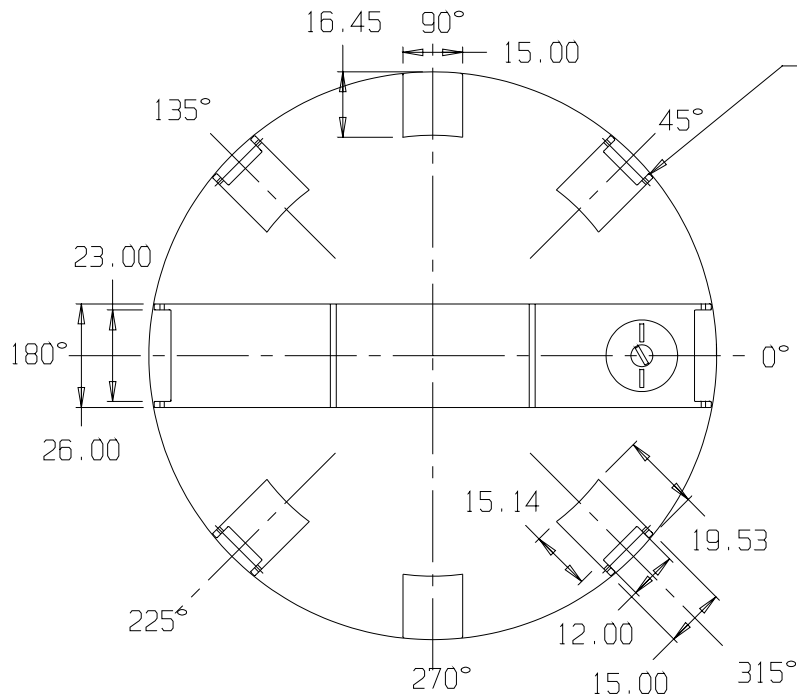

APPROVED: _____

SIGNATURE: _____ DATE: _____
DRAWING NOT VALID UNLESS SIGNED
(all dimensions in inches)

PART # TANK: 5300500N--

6,600 GALLON FLAT BOTTOM TANK

REF#: 00000

10/23/06

* BASE FITTINGS TO BE LEFT INSTALLED AT TIME OF SHIPMENT PER SII PROCEDURE
* Consult Snyder's Guidelines for Use and Installation prior to delivery.
Available on-line at www.snydernet.com