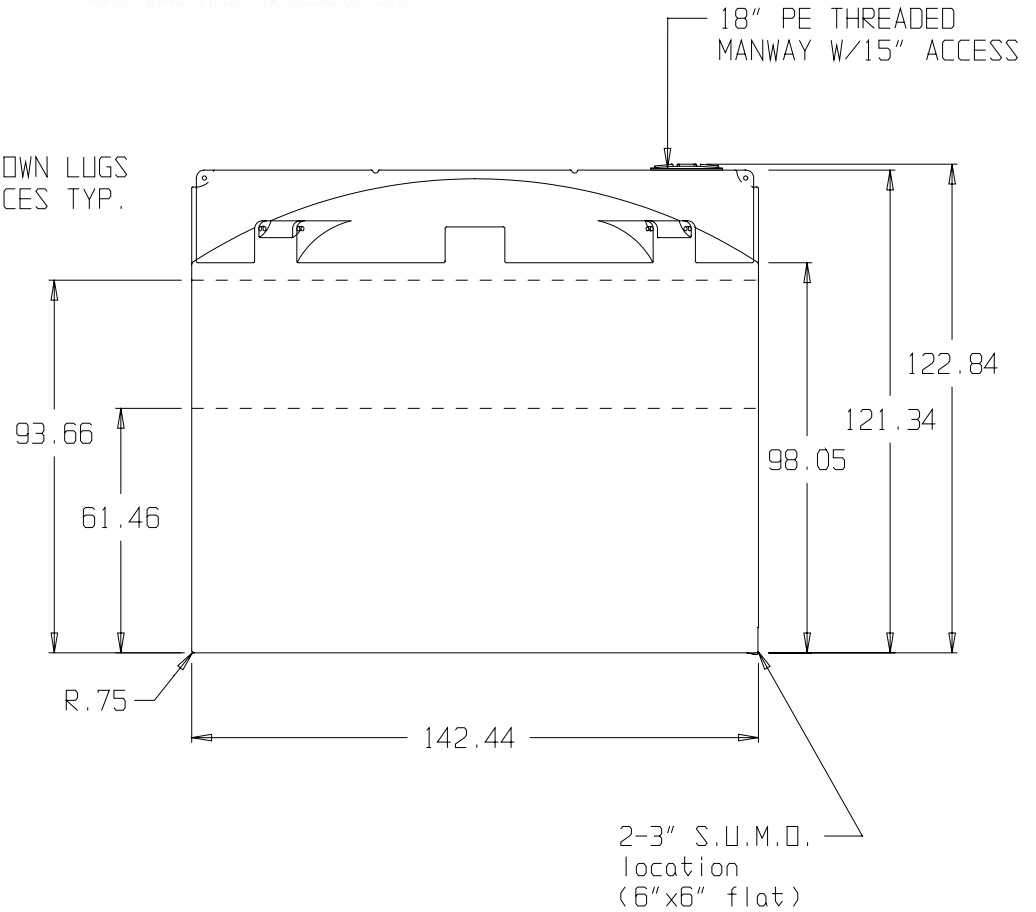

APPROVED: _____

SIGNATURE: _____ DATE: _____
DRAWING NOT VALID UNLESS SIGNED
(all dimensions in inches)

PART # TANK: 5300500N--

6,600 GALLON FLAT BOTTOM TANK

REF#: 00000

10/23/06

* BASE FITTINGS TO BE LEFT INSTALLED AT TIME OF SHIPMENT PER SII PROCEDURE
* Consult Snyder's Guidelines for Use and Installation prior to delivery.
Available on-line at www.snydernet.com