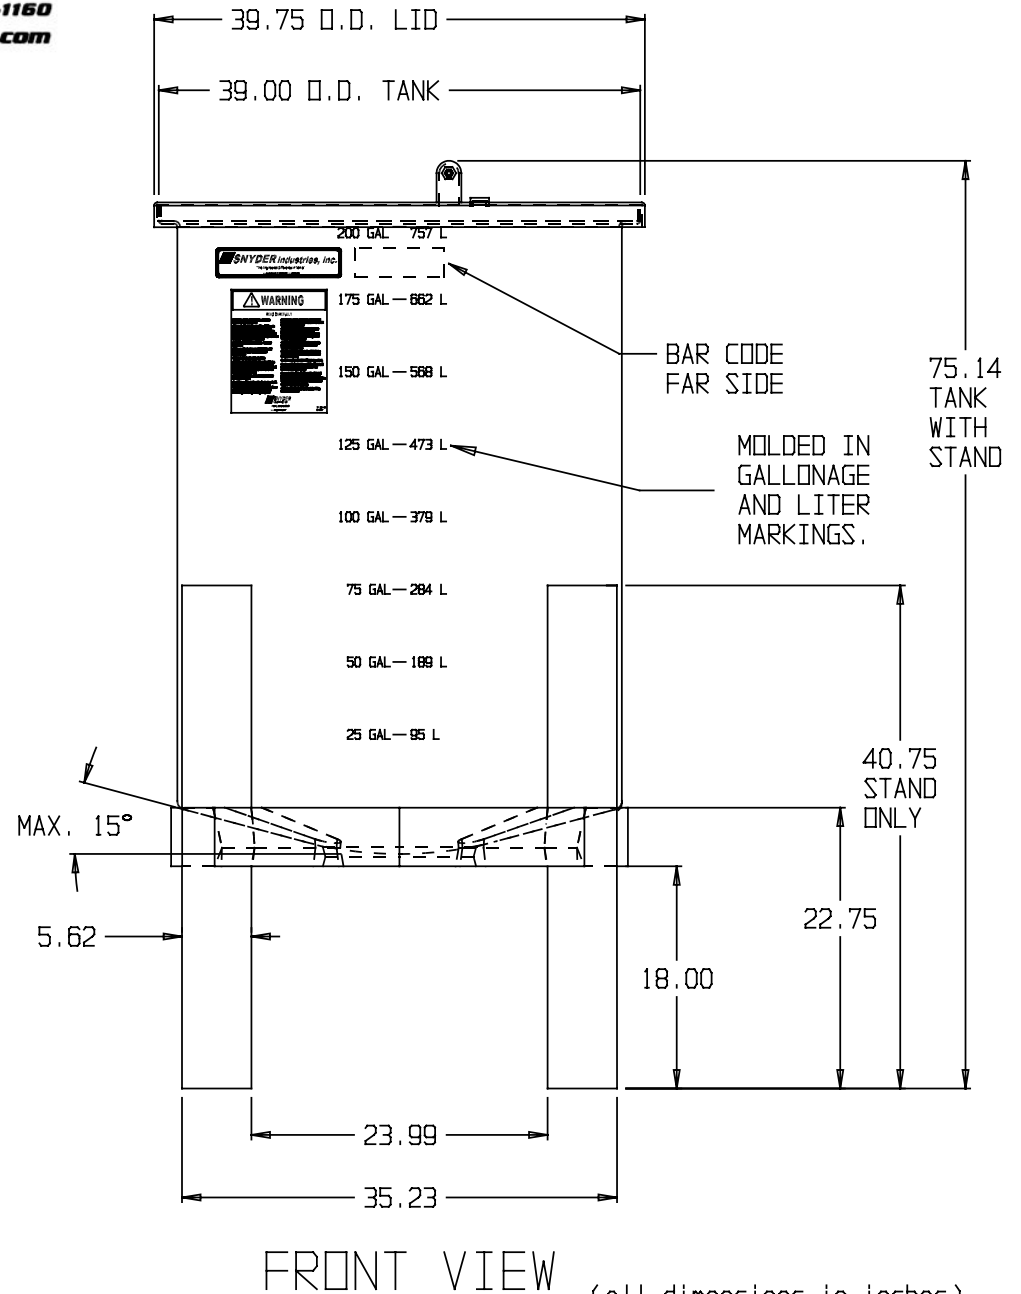

Corrosion Resistant Equipment CO., Inc.

24445 S. Klemme Road ■ Crete, IL ■ 60417  
 Phone (708) 367-1111 ■ Fax (708) 367-1160  
 www.crecolnc.com

(all dimensions in inches)

PART # TANK: 583000N--L

STAND: 1730001N--L

REF#: 0000

11/05/03

SNYDER INDUSTRIES INC.

BASE FITTINGS TO BE LEFT INSTALLED AT TIME OF SHIPMENT PER SII PROCEDURE

200 GALLON OPEN TOP TOTAL DRAIN TANK W/36" x 18" STAND