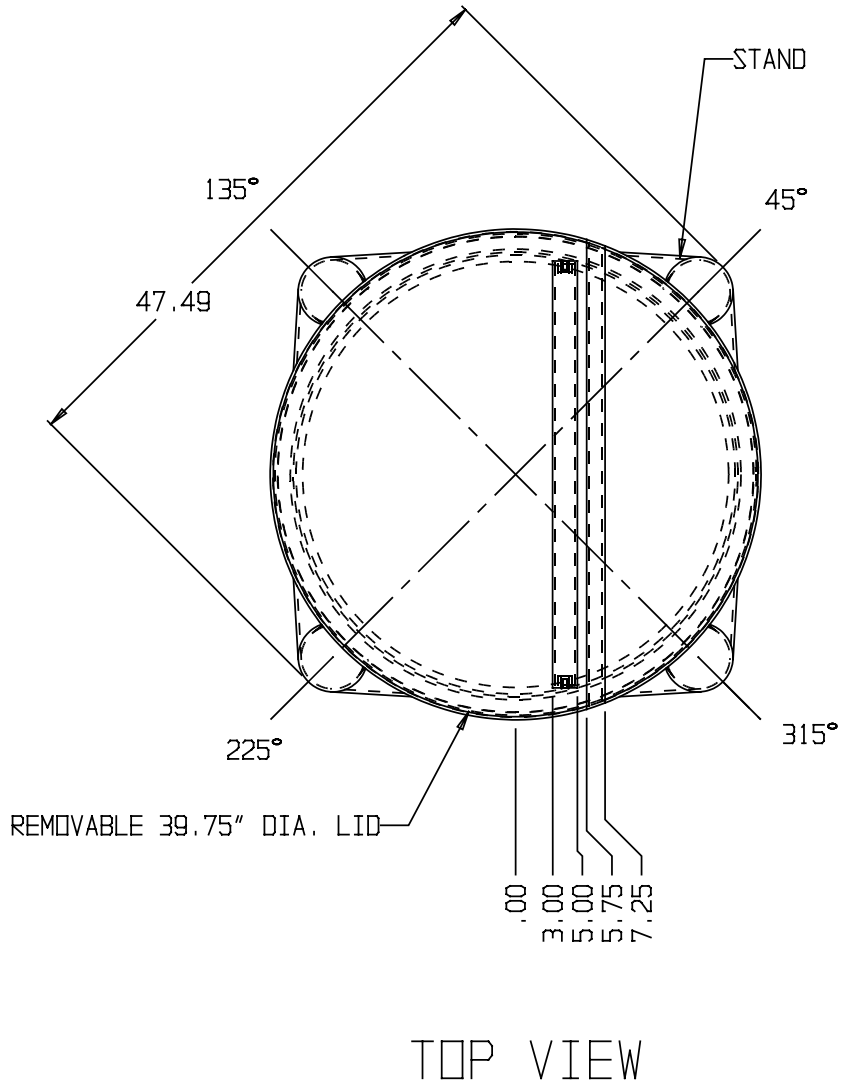

Corrosion Resistant Equipment CO., Inc.

24445 S. Klemme Road ■ Crete, IL ■ 60417  
 Phone (708) 367-1111 ■ Fax (708) 367-1160  
 www.crecolnc.com

(all dimensions in inches)

PART # TANK: 583000N--L

STAND: 1730001N--L

REF#: 0000

11/05/03

SNYDER INDUSTRIES INC.

BASE FITTINGS TO BE LEFT INSTALLED AT TIME OF SHIPMENT PER SII PROCEDURE

200 GALLON OPEN TOP TOTAL DRAIN TANK W/36" x 18" STAND