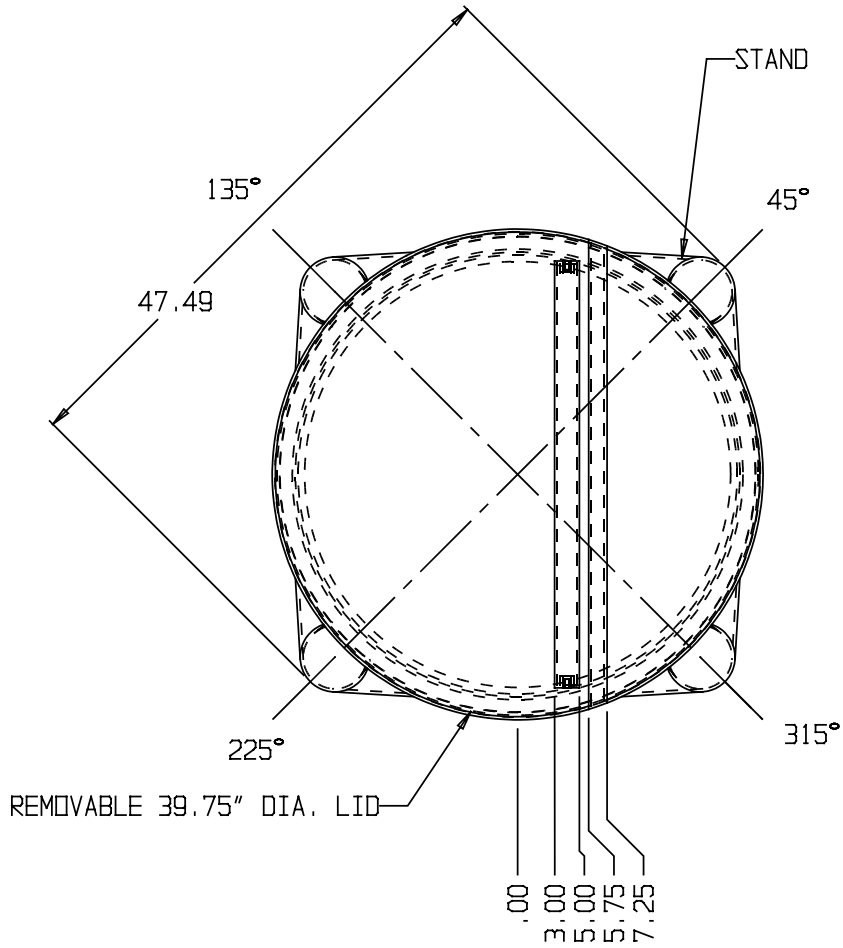

Corrosion Resistant Equipment CO., Inc.
24445 S. Klemme Road ■ Crete, IL ■ 60417
Phone (708) 367-1111 ■ Fax (708) 367-1160
www.crecoinc.com

TOP VIEW