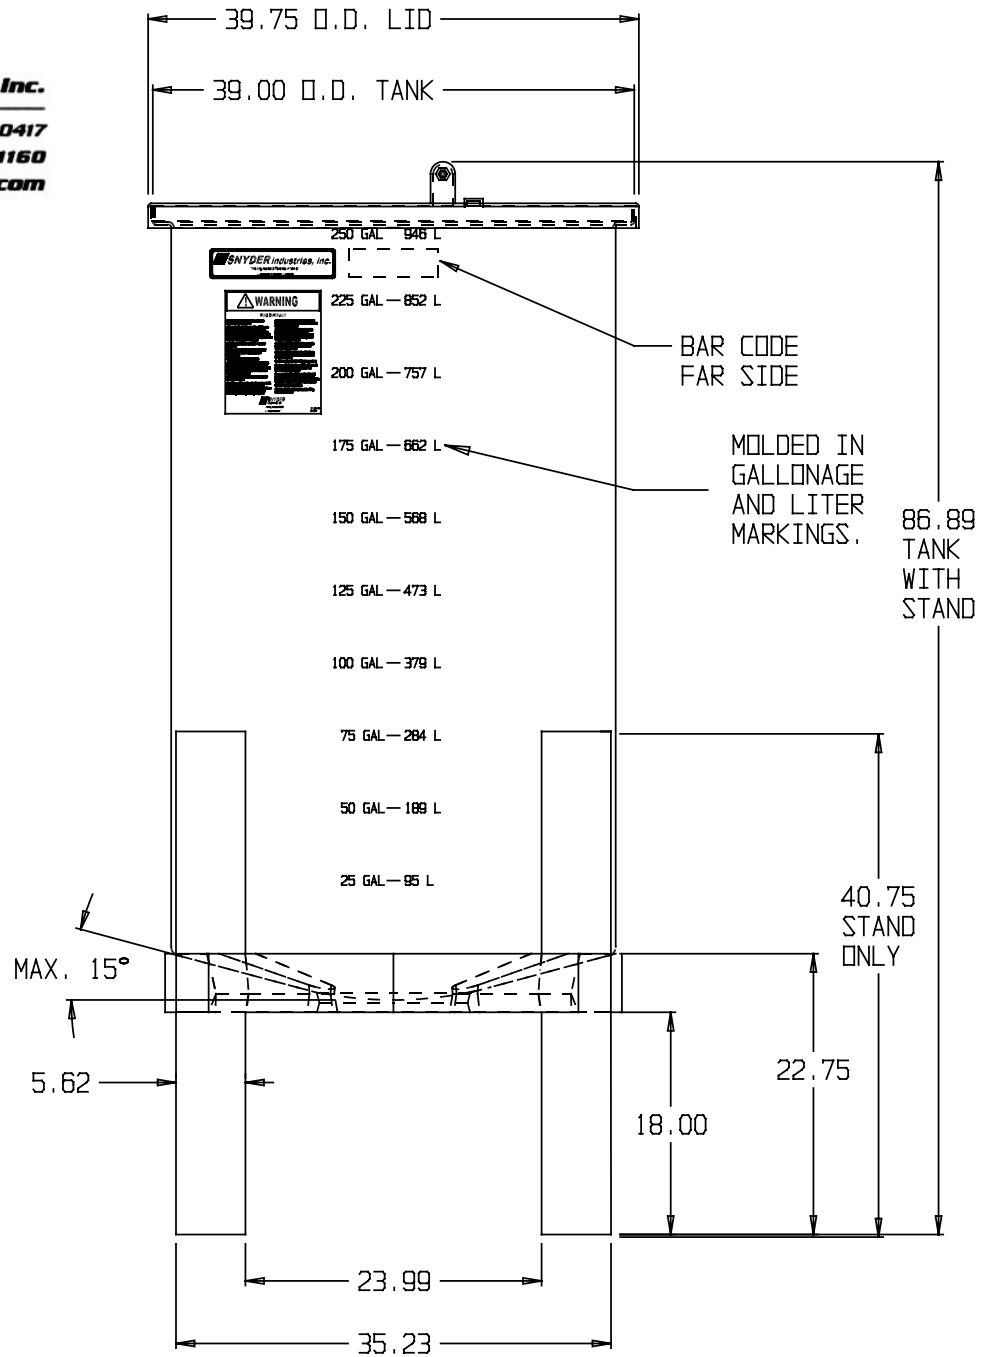

FRONT VIEW

(all dimensions in inches)

SNYDER INDUSTRIES INC.

BASE FITTINGS TO BE LEFT INSTALLED AT TIME OF SHIPMENT PER SII PROCEDURE

PART # TANK: 5840000N--L

250 GALLON OPEN TOP TOTAL DRAIN TANK W/36"x18" STAND

STAND: 1730001N--L

REF#: 0000

11/05/03