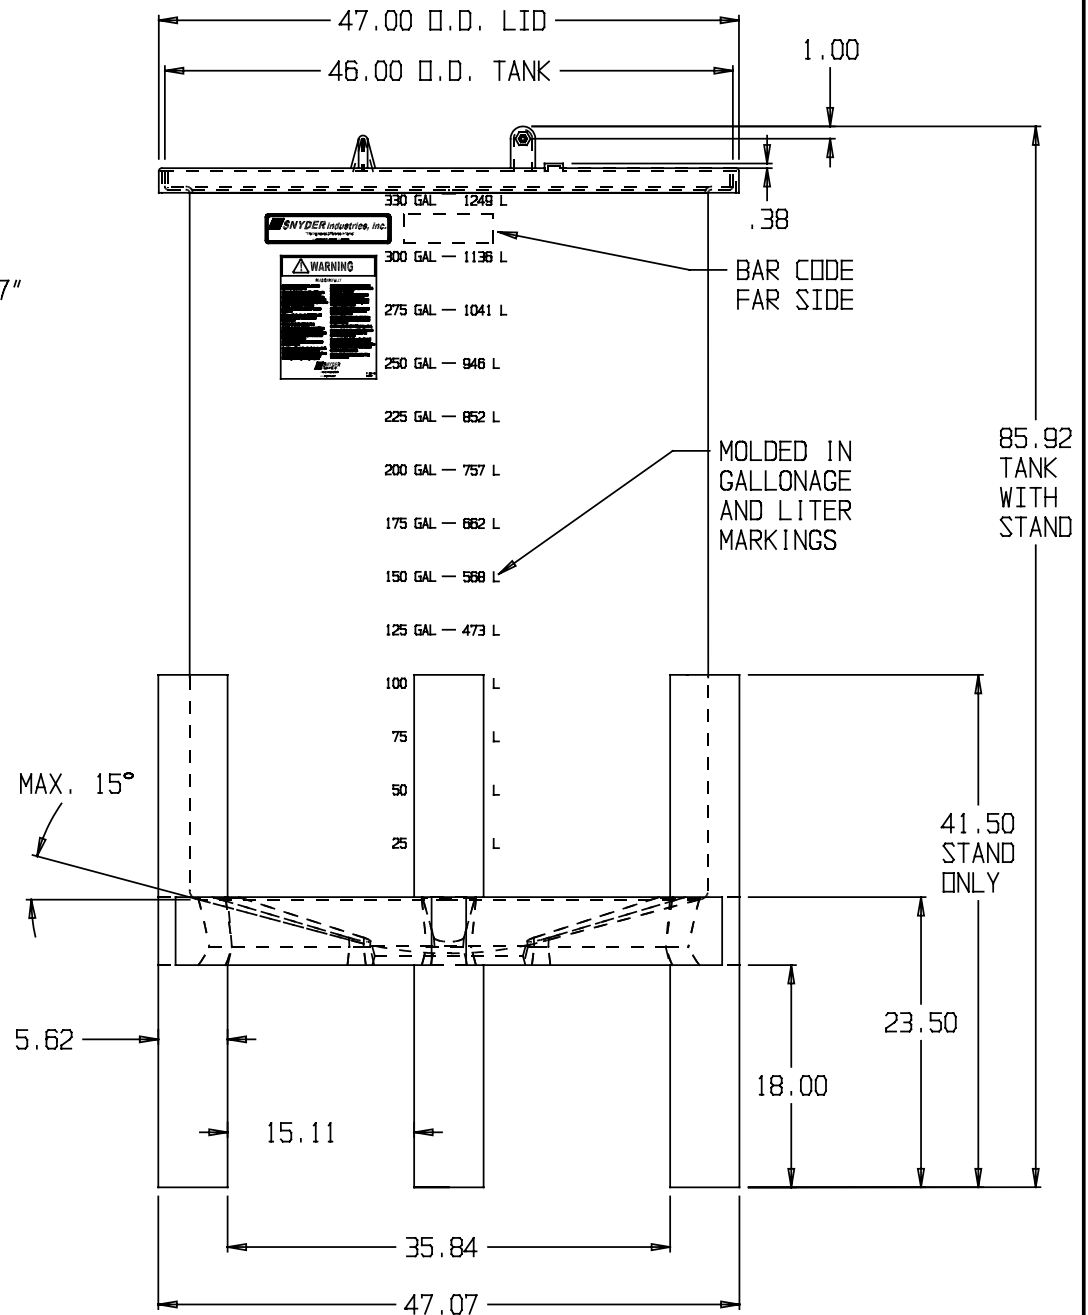

FRONT VIEW

(all dimensions in inches)

PART # TANK: 586000N--L

REF#: 0000

STAND: 1750001N--L

11/05/03

BASE FITTINGS TO BE LEFT INSTALLED AT TIME OF SHIPMENT PER SII PROCEDURE

330 GALLON OPEN TOP TOTAL DRAIN TANK W/42" x 18" STAND