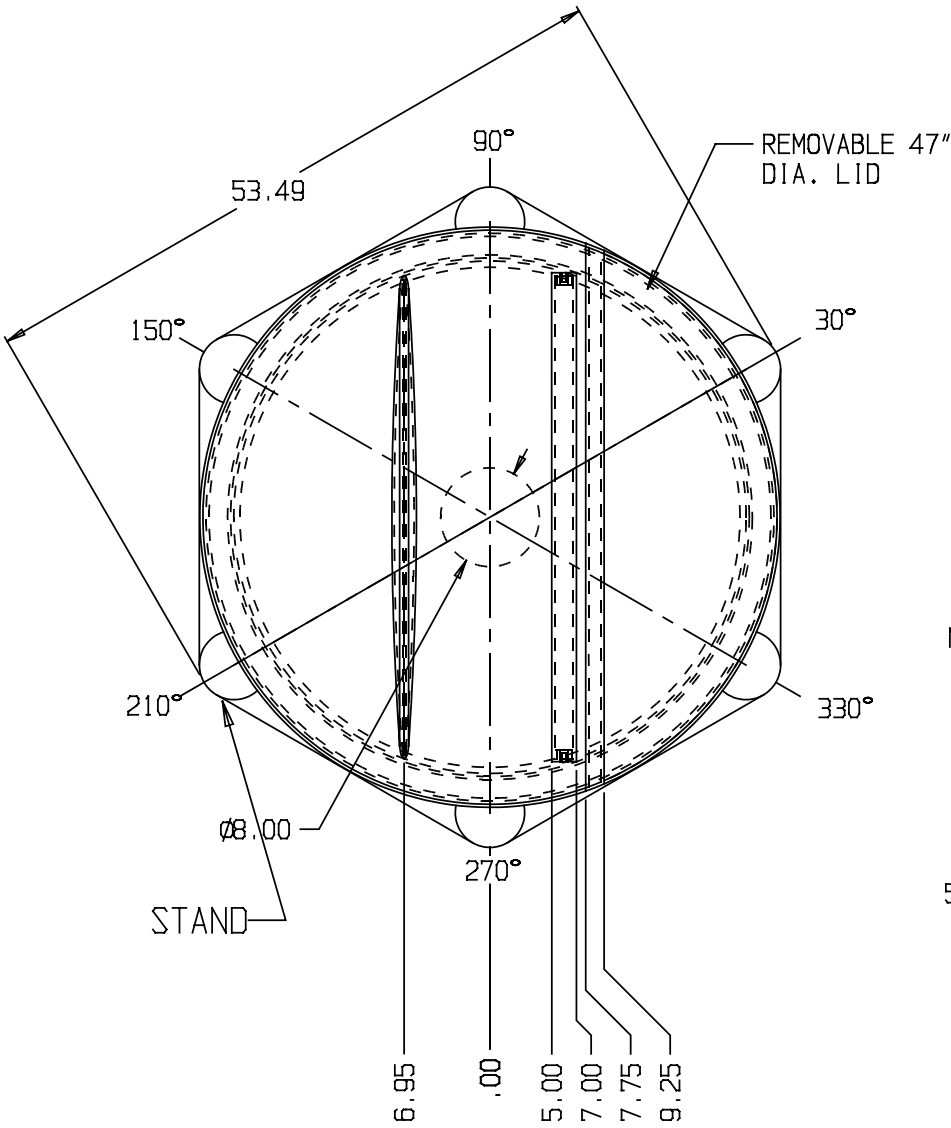

Corrosion Resistant Equipment CO., Inc.

24445 S. Klemme Road ■ Crete, IL ■ 60417
Phone (708) 367-1111 ■ Fax (708) 367-1160
www.crecoinc.com

SNYDER INDUSTRIES INC.

TOP VIEW