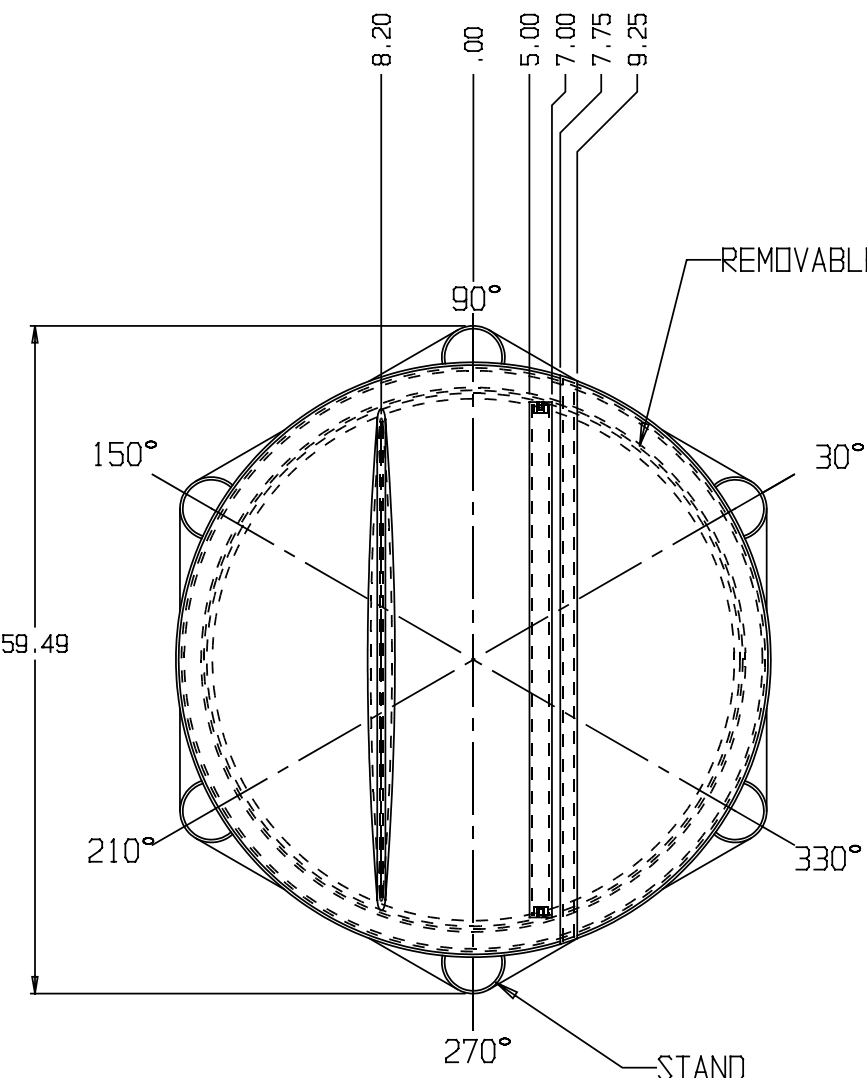

Corrosion Resistant Equipment CO., Inc.

24445 S. Klemme Road ■ Crete, IL ■ 60417

Phone (708) 367-1111 ■ Fax (708) 367-1160

www.crecoinc.com

SNYDER INDUSTRIES INC.

TOP VIEW