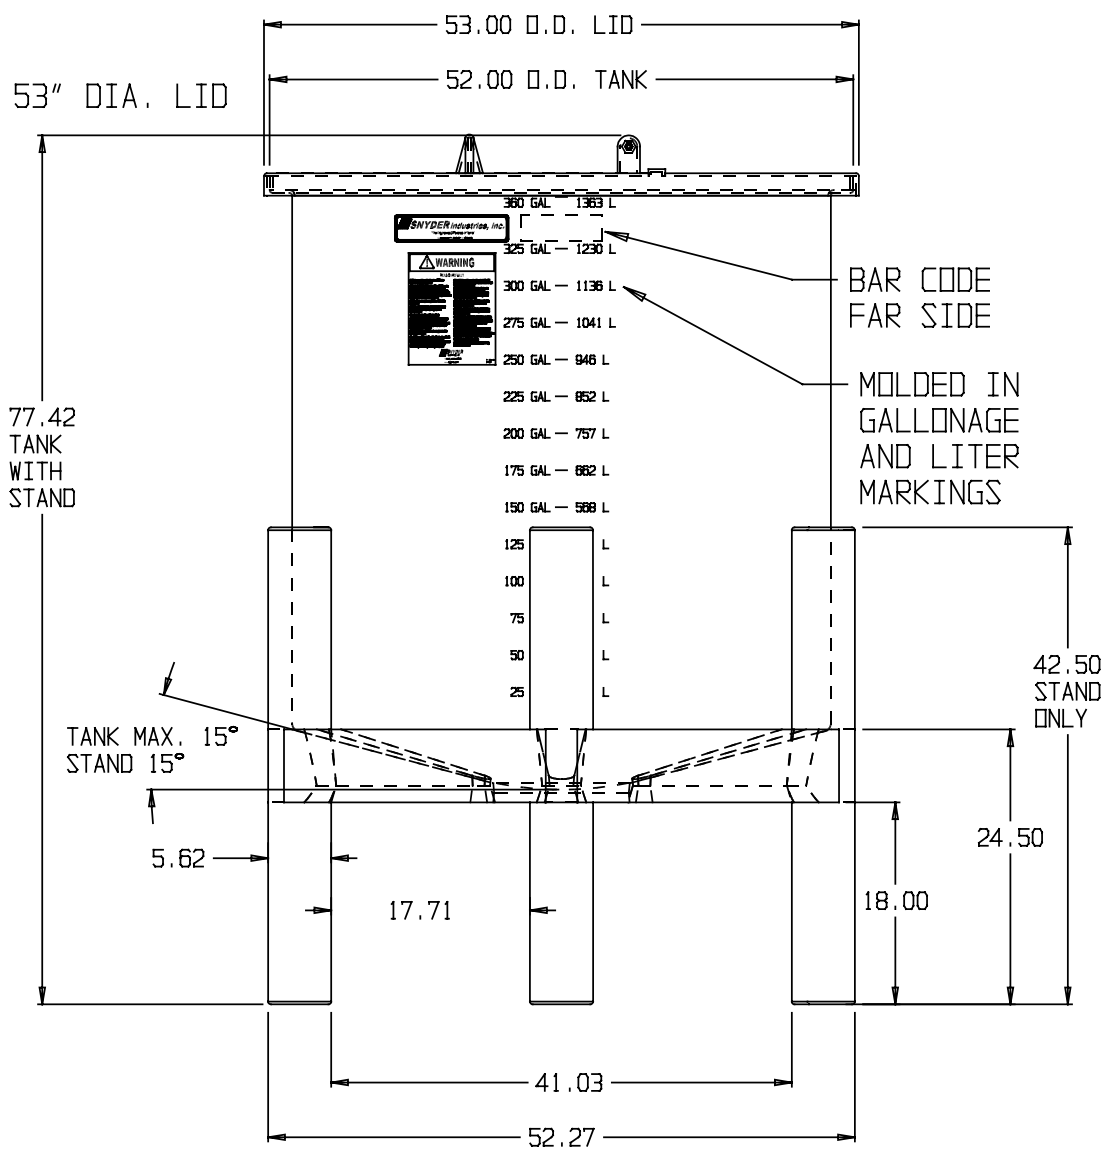

FRONT VIEW

(all dimensions in inches)

BASE FITTINGS TO BE LEFT INSTALLED AT TIME OF SHIPMENT PER SII PROCEDURE

360 GALLON OPEN TOP TOTAL DRAIN TANK W/48" x 18" STAND

PART # TANK: 587000N--L

STAND: 1760001N--L

REF#: 0000

11/05/03