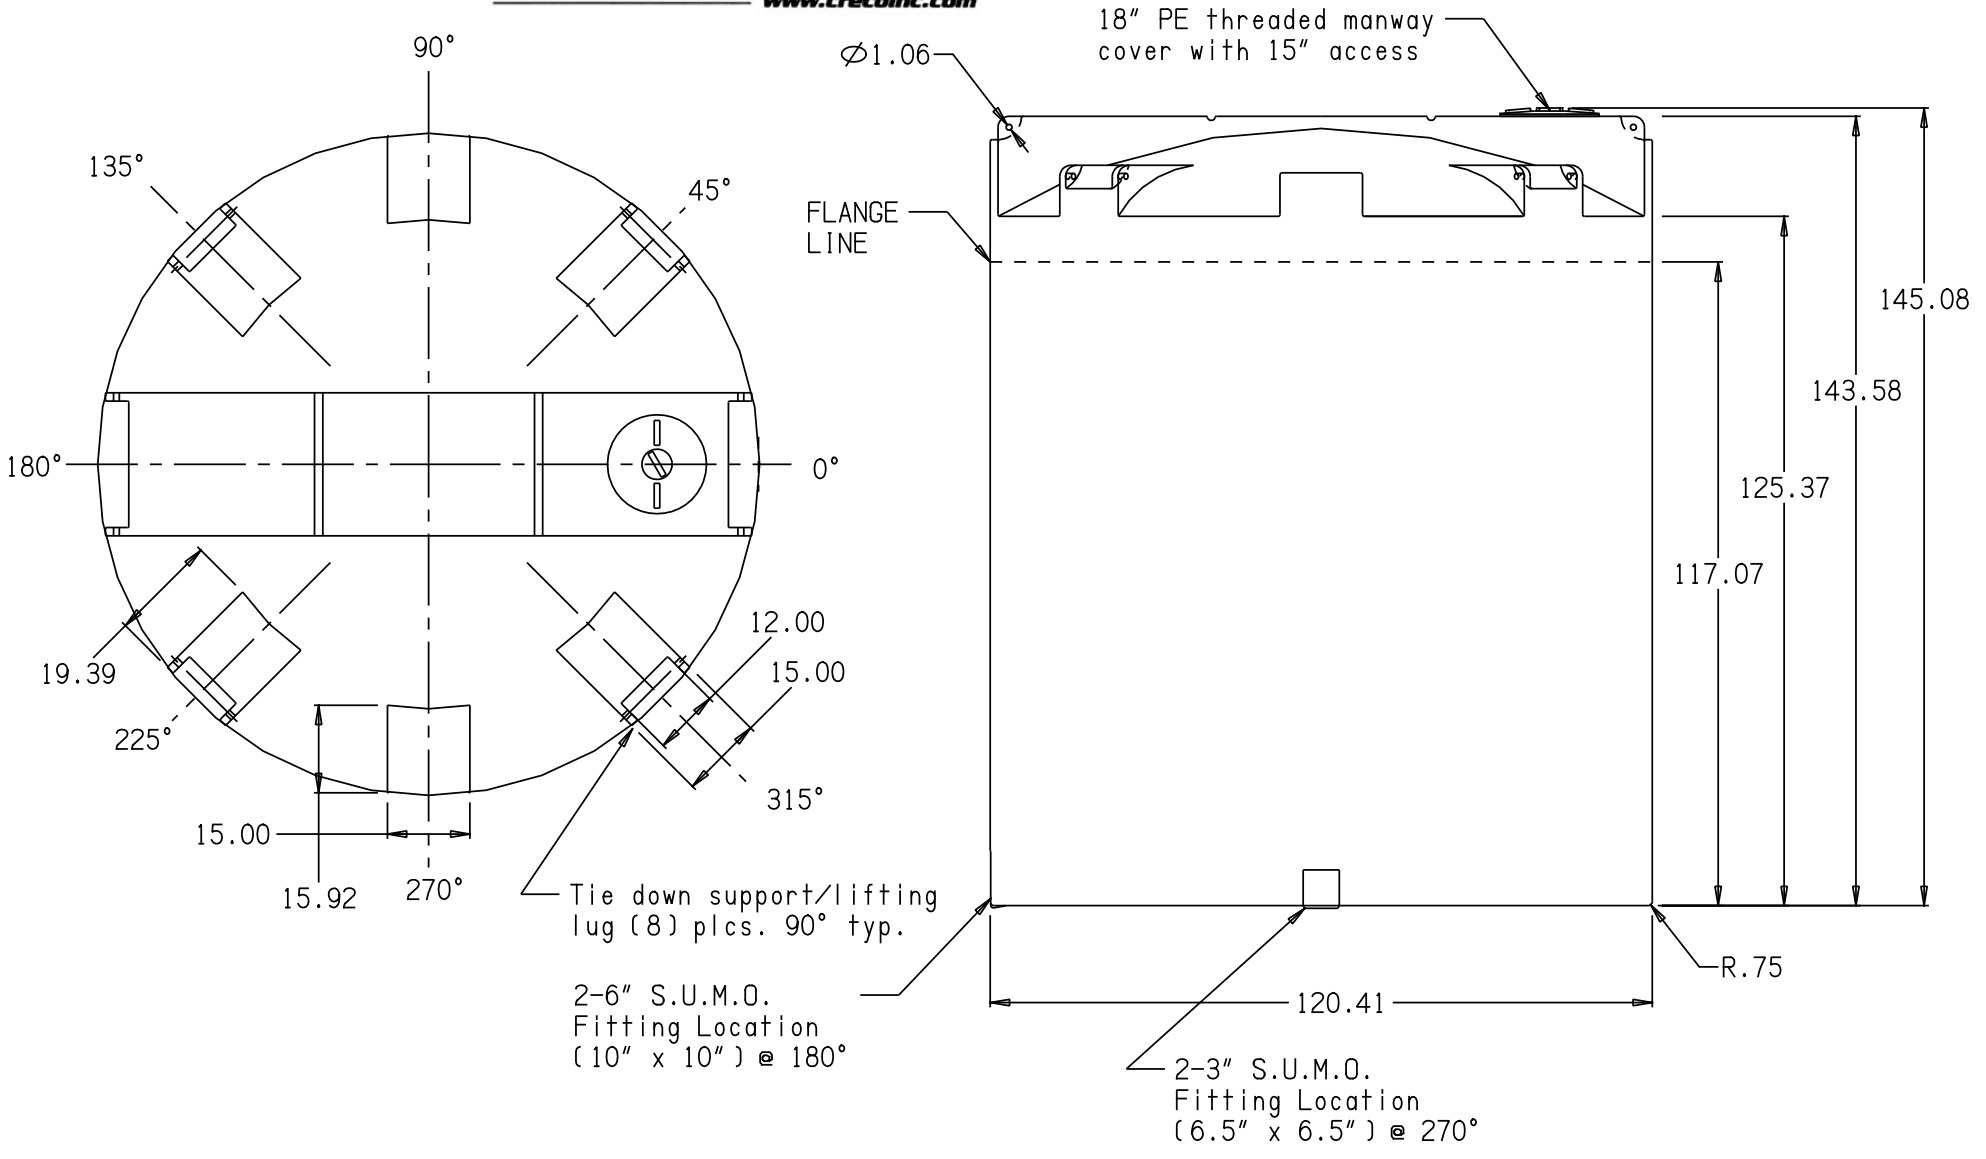

Corrosion Resistant Equipment CO., Inc.

24445 S. Klemme Road ■ Crete, IL ■ 60417

Phone (708) 367-1111 ■ Fax (708) 367-1160

www.crecoinc.com

SNYDER INDUSTRIES INC.

* BASE FITTINGS TO BE LEFT INSTALLED AT TIME OF SHIPMENT PER S11 PROCEDURE
* Consult Snyder's Guidelines for Use and Installation prior to delivery.
Available on-line at www.snydernet.com

(all dimensions in inches)
PART # TANK: 7140300N---- (CA)
REF#: 0000 03/29/11

6,000 GALLON FLAT BOTTOM TANK