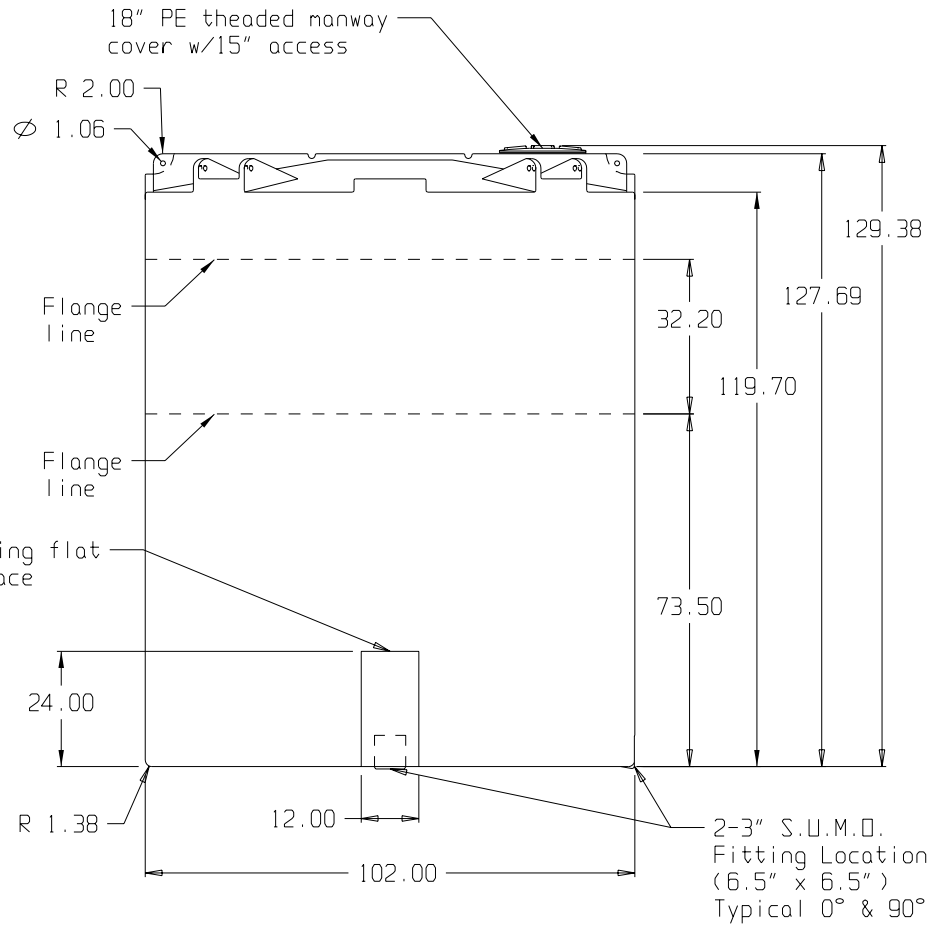

SNYDER INDUSTRIES INC.

Corrosion Resistant Equipment CO., Inc.

24445 S. Klemme Road ■ Crete, IL ■ 60417
Phone (708) 367-1111 ■ Fax (708) 367-1160
www.crecoinc.com

BASE FITTINGS TO BE LEFT INSTALLED AT TIME OF SHIPMENT PER Sii PROCEDURE

(all dimensions in inches)

PART # TANK: 7360--P

4,100 GALLON FLAT BOTTOM TANK

REF#: 0000

06/24/02