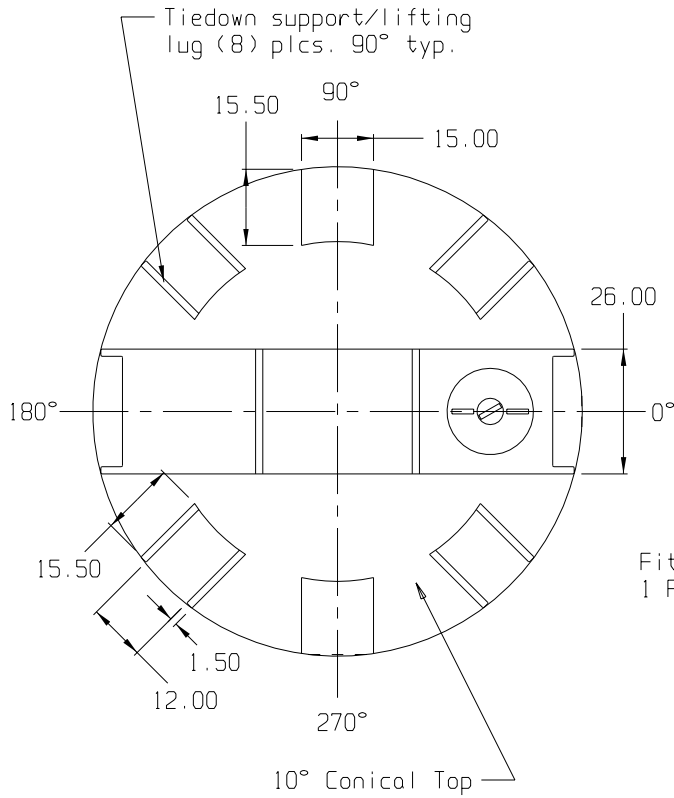

SNYDER INDUSTRIES INC.

Corrosion Resistant Equipment CO., Inc.

24445 S. Klemme Road ■ Crete, IL ■ 60417
Phone (708) 367-1111 ■ Fax (708) 367-1160
www.crecoinc.com

BASE FITTINGS TO BE LEFT INSTALLED AT TIME OF SHIPMENT PER Sii PROCEDURE

(all dimensions in inches)

PART # TANK: 7360--P

4,100 GALLON FLAT BOTTOM TANK

REF#: 0000

06/24/02