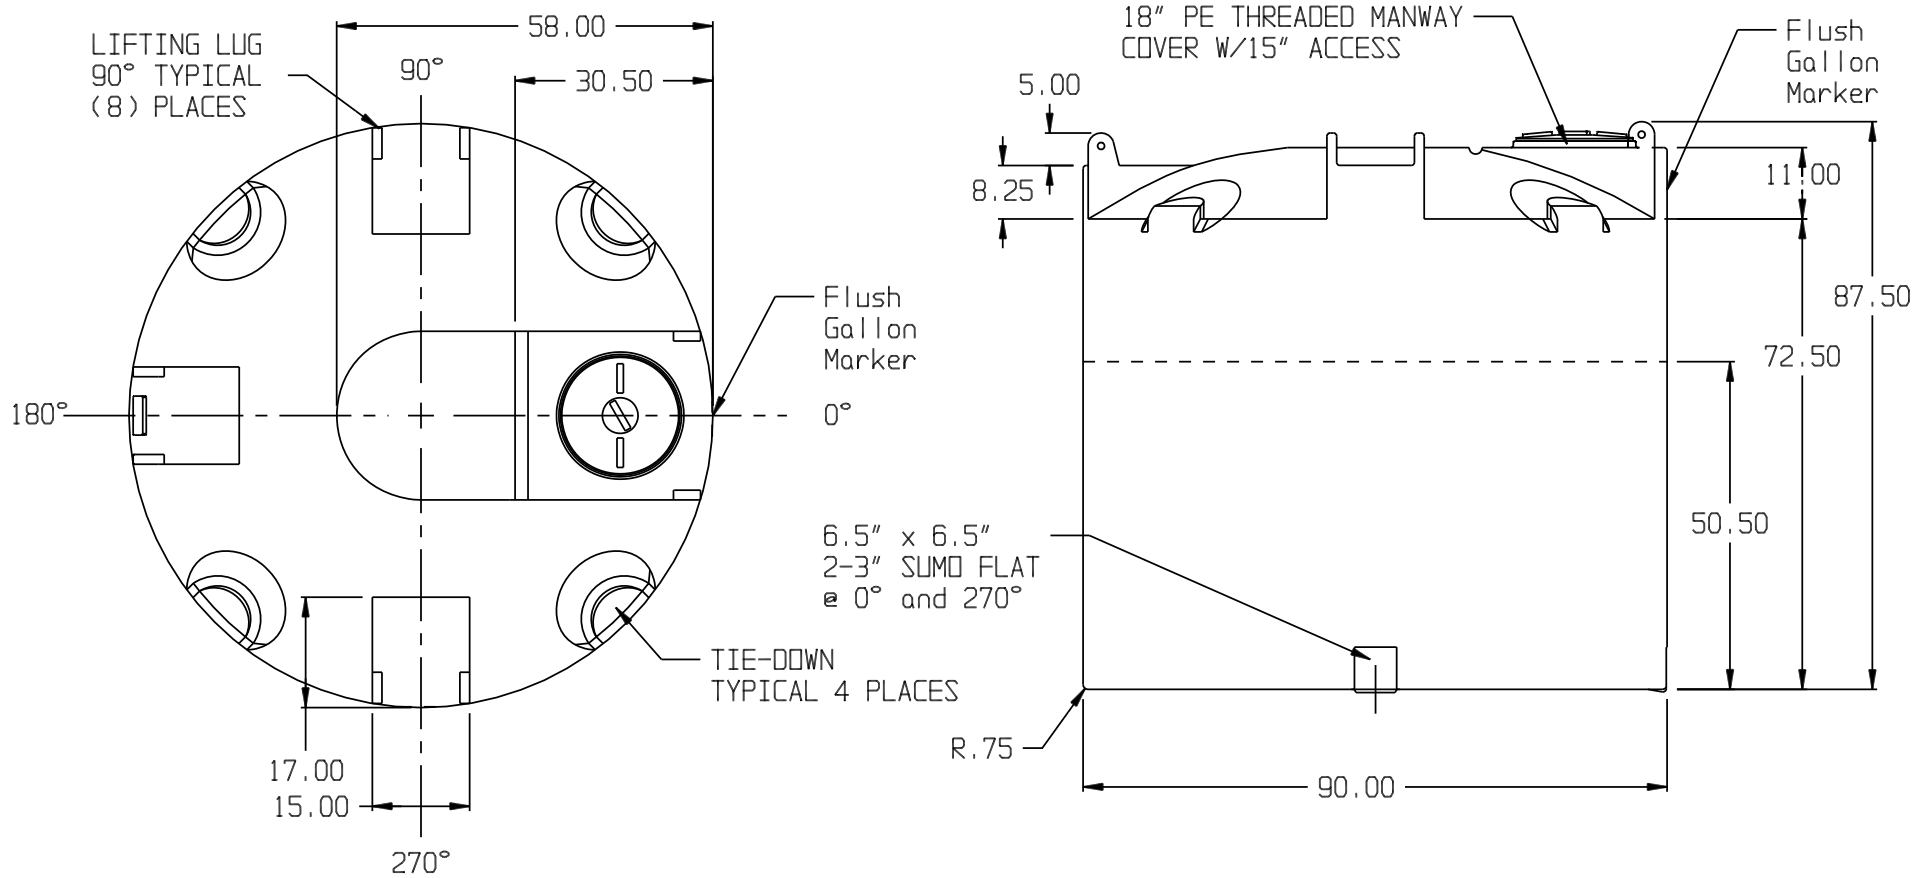

Corrosion Resistant Equipment CO., Inc.

24445 S. Klemme Road ■ Crete, IL ■ 60417

Phone (708) 367-1111 ■ Fax (708) 367-1160

www.crecoinc.com