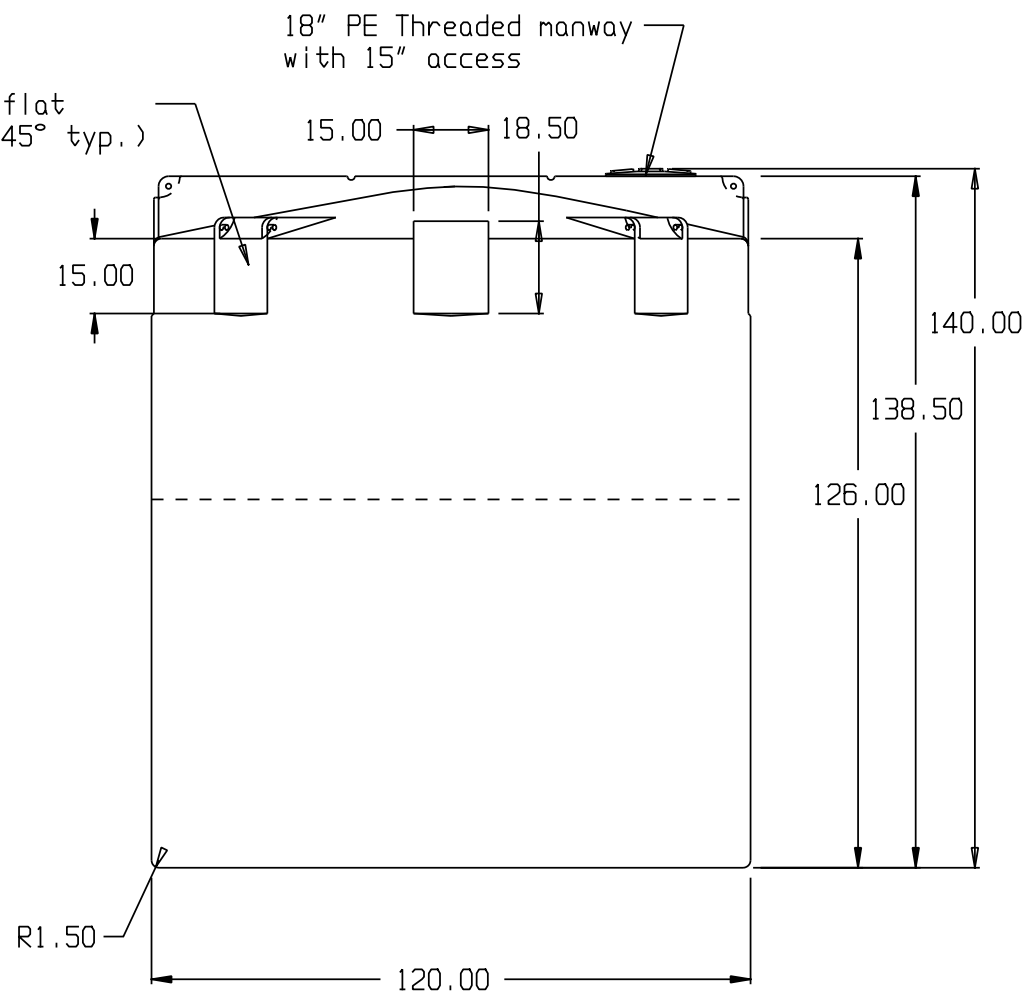

Fitting flat
(8 plcs 45° typ.)

Corrosion Resistant Equipment CO., Inc.
 24445 S. Klemme Road ■ Crete, IL ■ 60417
 Phone (708) 367-1111 ■ Fax (708) 367-1160
 www.crecoinc.com

* SUMO outlets not available on this tank.

SIGNATURE: _____ DATE: _____
 DRAWING NOT VALID UNLESS SIGNED
 (all dimensions in inches)

PART # TANK: 8220000N--

6,200 GALLON VERTICAL STORAGE TANK

REF#: 00000

02/05/10