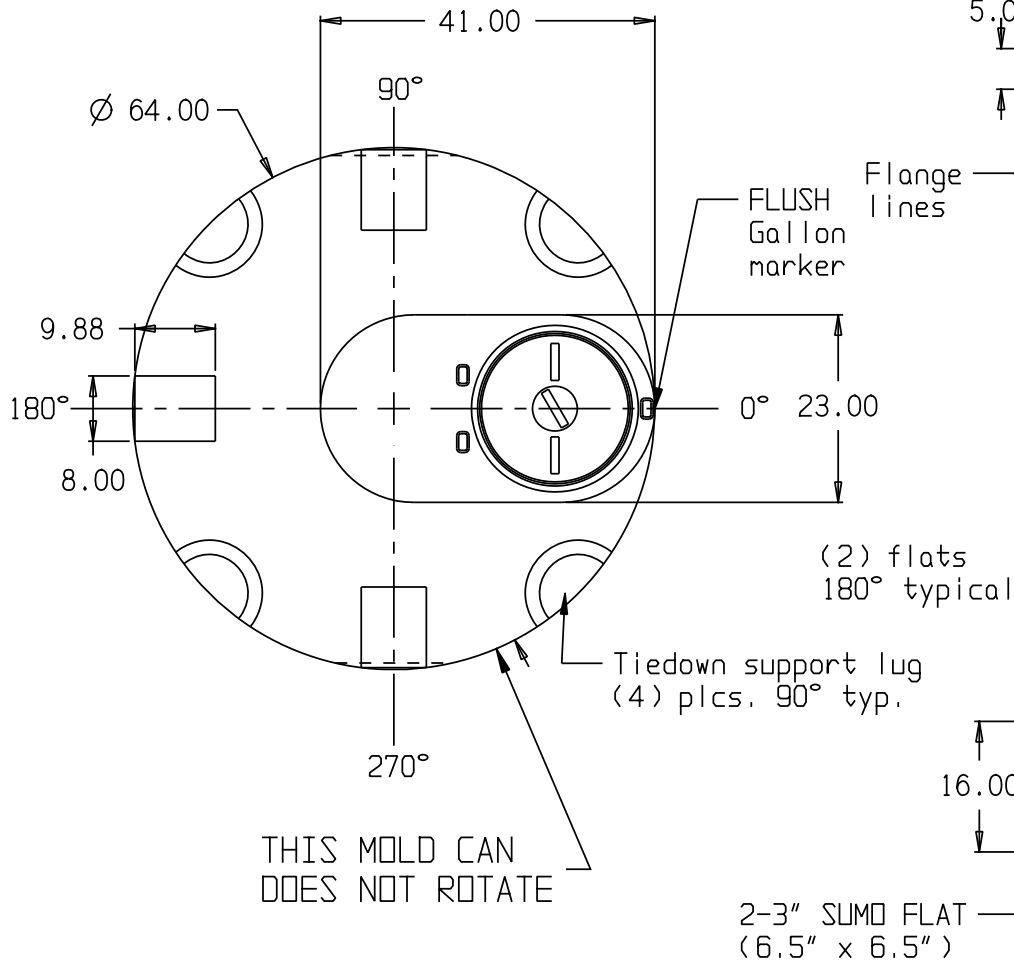

Corrosion Resistant Equipment CO., Inc.

24445 S. Klemme Road ■ Crete, IL ■ 60417  
Phone (708) 367-1111 ■ Fax (708) 367-1160  
www.crecolinc.com

18" PE threaded manway cover with 15" access

SNYDER INDUSTRIES INC.

(all dimensions in inches)

PART # TANK: 8300000N-- (P)

1,900 GALLON FLAT BOTTOM TANK

REF#: 00000

12/19/07