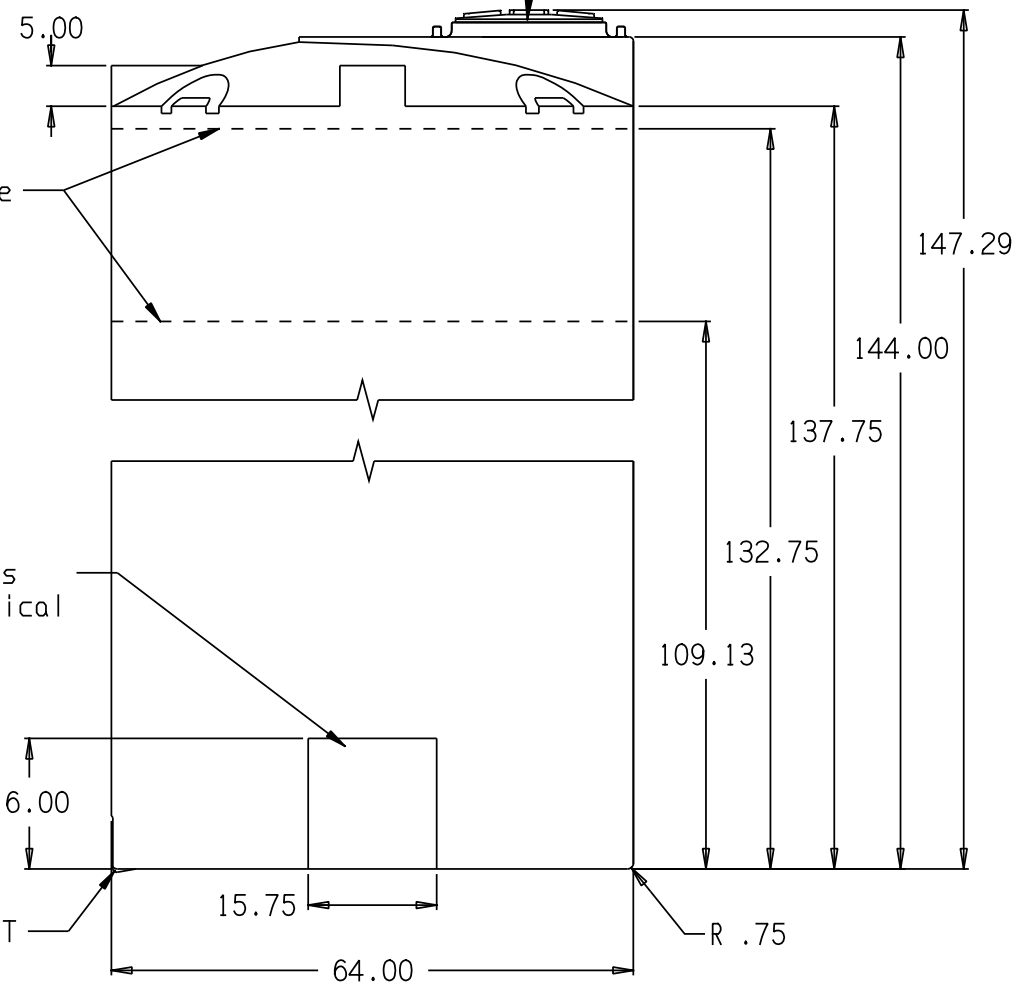

Corrosion Resistant Equipment CO., Inc.

24445 S. Klemme Road ■ Crete, IL ■ 60417  
Phone (708) 367-1111 ■ Fax (708) 367-1160  
www.crecolinc.com

18" PE threaded manway cover with 15" access

SNYDER INDUSTRIES INC.

\* BASE FITTINGS TO BE LEFT INSTALLED AT TIME OF SHIPMENT PER SII PROCEDURE  
\* Consult Snyder's Guidelines for Use and Installation prior to delivery.  
Available on-line at [www.snyder.net.com](http://www.snyder.net.com)

(all dimensions in inches)

PART # TANK: 8300000N-- (P)

1,900 GALLON FLAT BOTTOM TANK

REF#: 00000

12/19/07