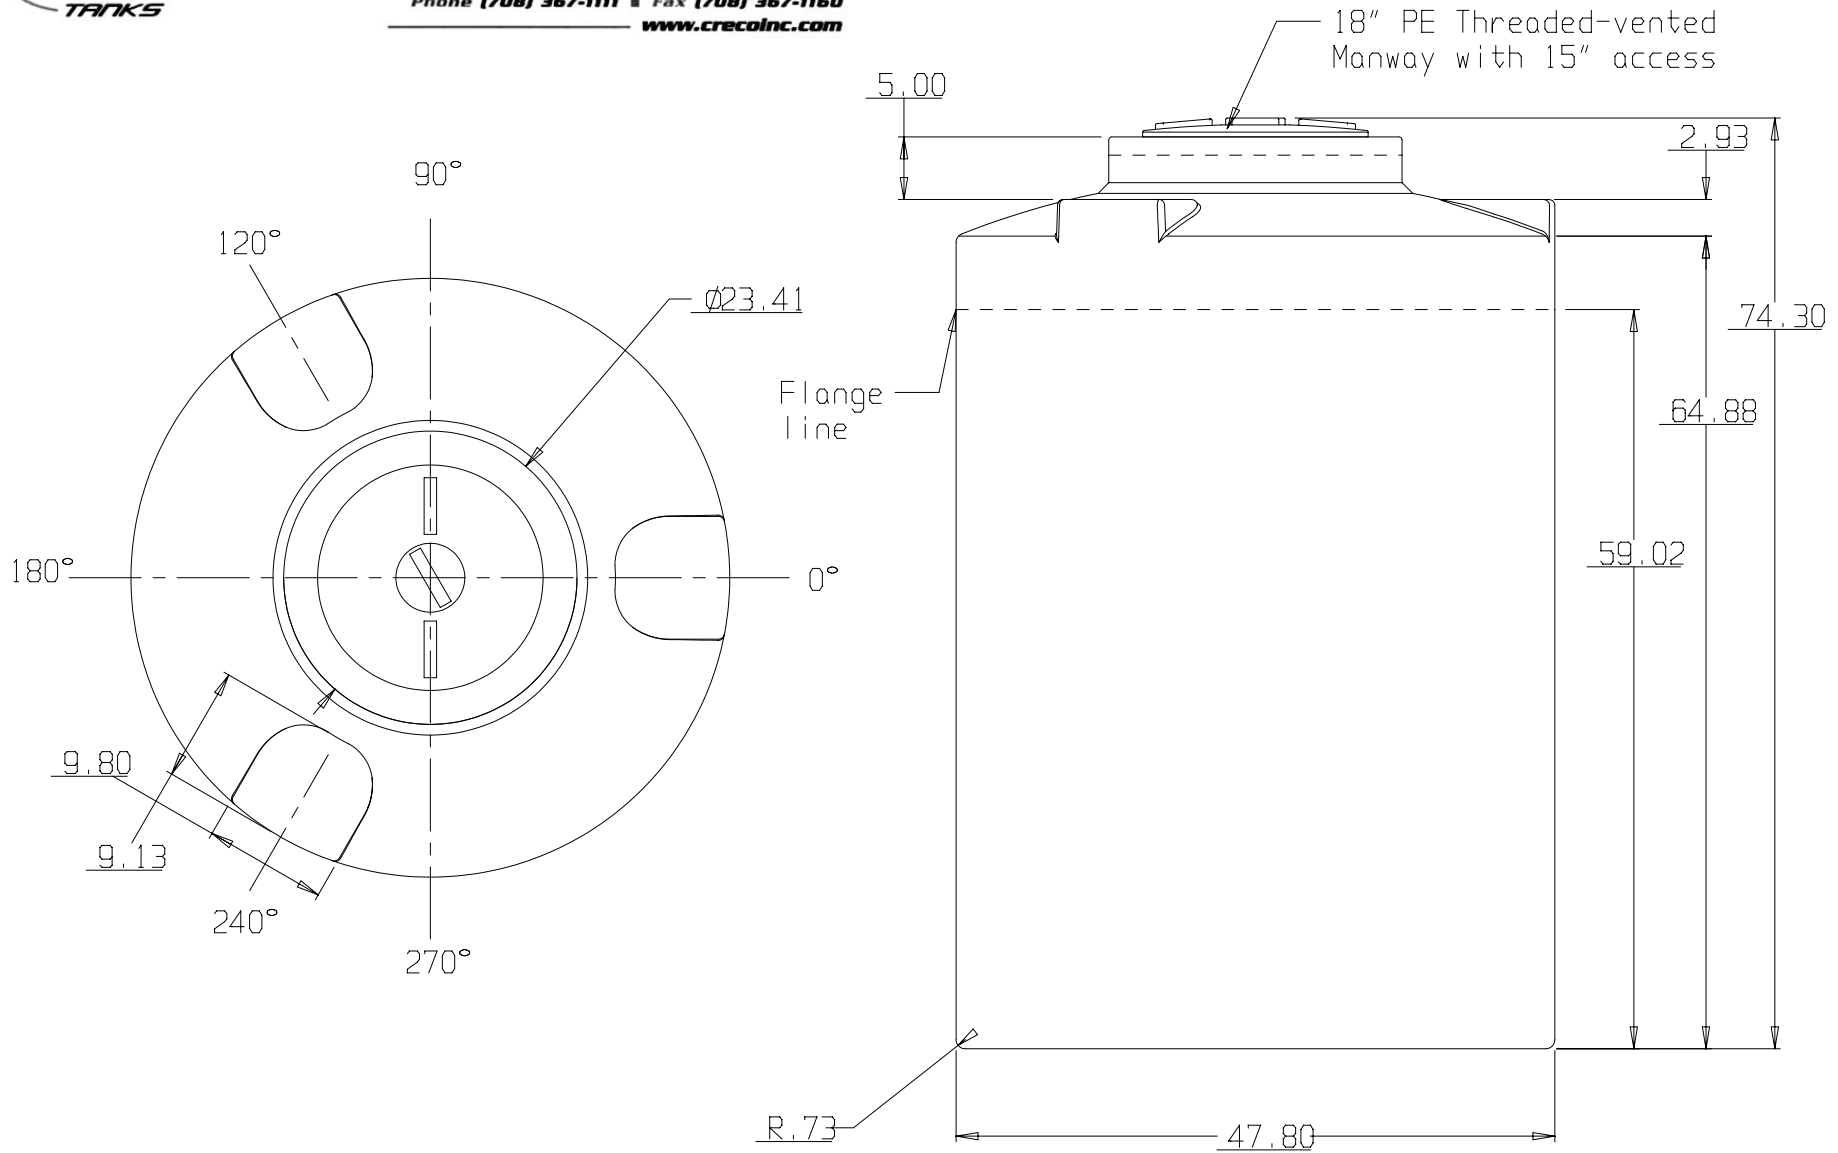

Corrosion Resistant Equipment CO., Inc.
24445 S. Klemme Road ■ Crete, IL ■ 60417
Phone (708) 367-1111 ■ Fax (708) 367-1160
www.crecoinc.com

SNYDER INDUSTRIES INC.

* BASE FITTINGS TO BE LEFT INSTALLED AT TIME OF SHIPMENT PER SII PROCEDURE
* Consult Snyder's Guidelines for Use and Installation prior to delivery.
Available on-line at www.snydernet.com

(all dimensions in inches)
PART # TANK: H180010000--

500 GALLON FLAT BOTTOM TANK

REF#: 0000 09/21/04