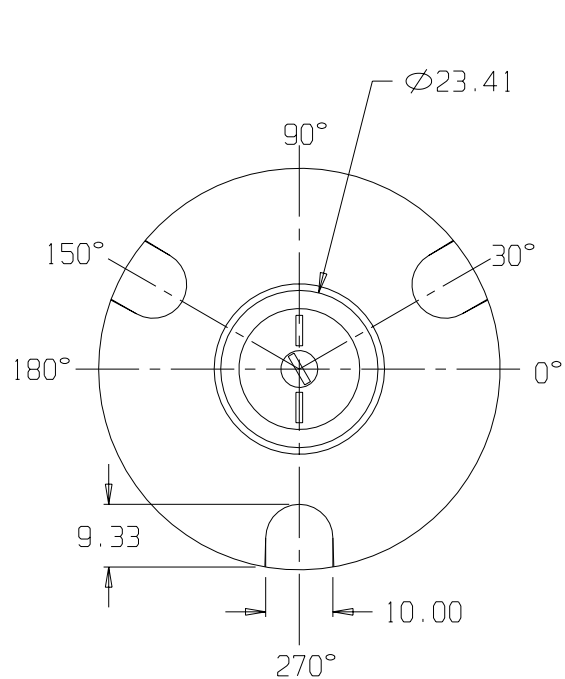

SNYDER INDUSTRIES INC.

18" PE THREADED MANWAY COVER WITH 15" ACCESS

FLANGE LINES

**Corrosion Resistant Equipment CO., Inc.**

24445 S. Klemme Road ■ Crete, IL ■ 60417

Phone (708) 367-1111 ■ Fax (708) 367-1160

www.crecolnc.com

ALL FITTINGS ARE INSTALLED THEN REMOVED AND REPLACED IN ORDER TO ELIMINATE DAMAGE IN SHIPMENT

(all dimensions in inches)

PART # TANK: H183020000\_\_

1,200 GALLON FLAT BOTTOM TANK

REF#: 0000