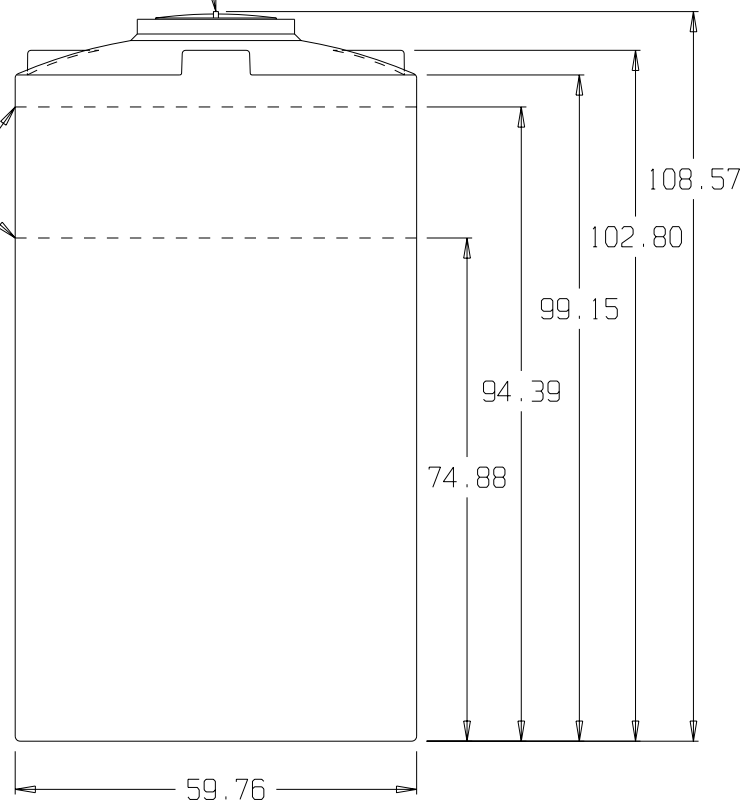

SNYDER INDUSTRIES INC.

18" PE THREADED MANWAY COVER WITH 15" ACCESS

FLANGE LINES

**Corrosion Resistant Equipment CO., Inc.**

24445 S. Klemme Road ■ Crete, IL ■ 60417

Phone (708) 367-1111 ■ Fax (708) 367-1160

www.crecolnc.com

ALL FITTINGS ARE INSTALLED THEN REMOVED AND REPLACED IN ORDER TO ELIMINATE DAMAGE IN SHIPMENT

(all dimensions in inches)

PART # TANK: H183020000\_\_

1,200 GALLON FLAT BOTTOM TANK

REF#: 0000