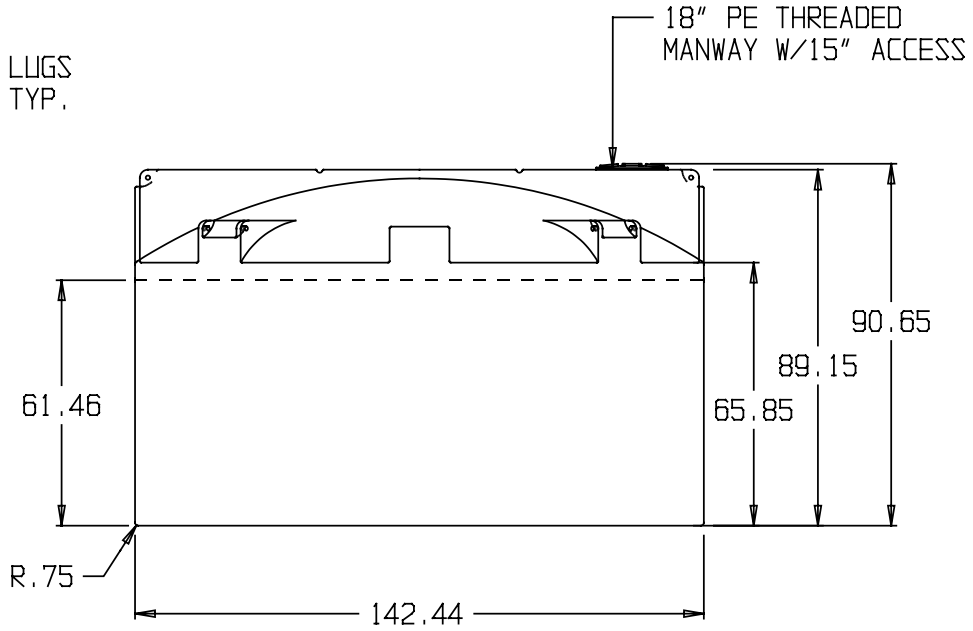

TIE-DOWN LUGS  
8 PLACES TYP.

**Corrosion Resistant Equipment CO., Inc.**  
 24445 S. Klemme Road ■ Crete, IL ■ 60417  
 Phone (708) 367-1111 ■ Fax (708) 367-1160  
 www.crecoinc.com

\* BASE FITTINGS TO BE LEFT INSTALLED AT TIME OF SHIPMENT PER SII PROCEDURE  
 \* Consult Snyder's Guidelines for Use and Installation prior to delivery.  
 Available on-line at [www.snydernet.com](http://www.snydernet.com)

(all dimensions in inches)

PART # TANK: H700040000--

# 4,500 GALLON FLAT BOTTOM TANK

REF#: 0000

10/05/04